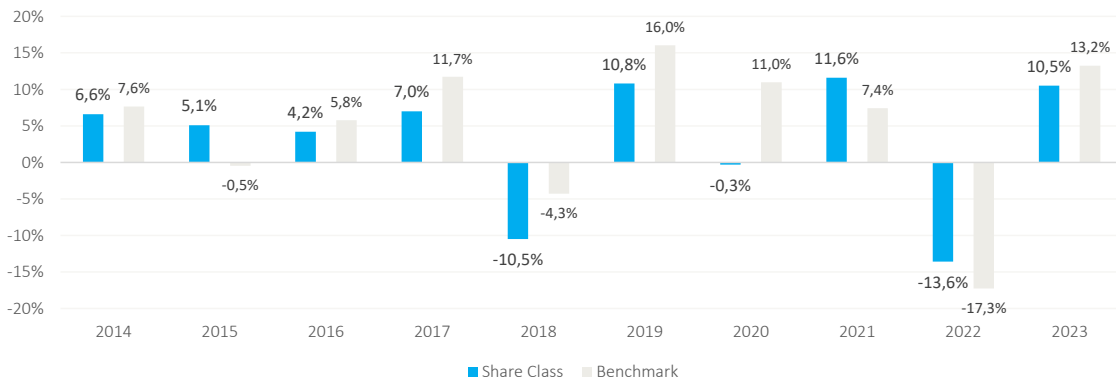

**Past Performance**

**CaixaBank Global SICAV - CaixaBank Global Albus Fund - E Cap (EUR)**  
**ISIN: LU0944771400**

Past performance is not a reliable indicator of future performance. Markets could develop very differently in the future.

It can help you to assess how the fund has been managed in the past.

This chart shows the fund's performance as the percentage loss or gain per year over the last 10 years.

Performance is shown after deduction of ongoing charges. Any entry and exit charges are excluded from the calculation.

The graph shows annual performance in Euros.

The share class has been launched on 01/10/2013.

Puede ayudarle a evaluar cómo se ha gestionado el fondo en el pasado.

Este diagrama muestra la rentabilidad del fondo como pérdida o ganancia porcentual anual durante los últimos 10 años.

De la rentabilidad que se presenta se han deducido los gastos corrientes. Se excluyen del cálculo todos los gastos de entrada y salida.